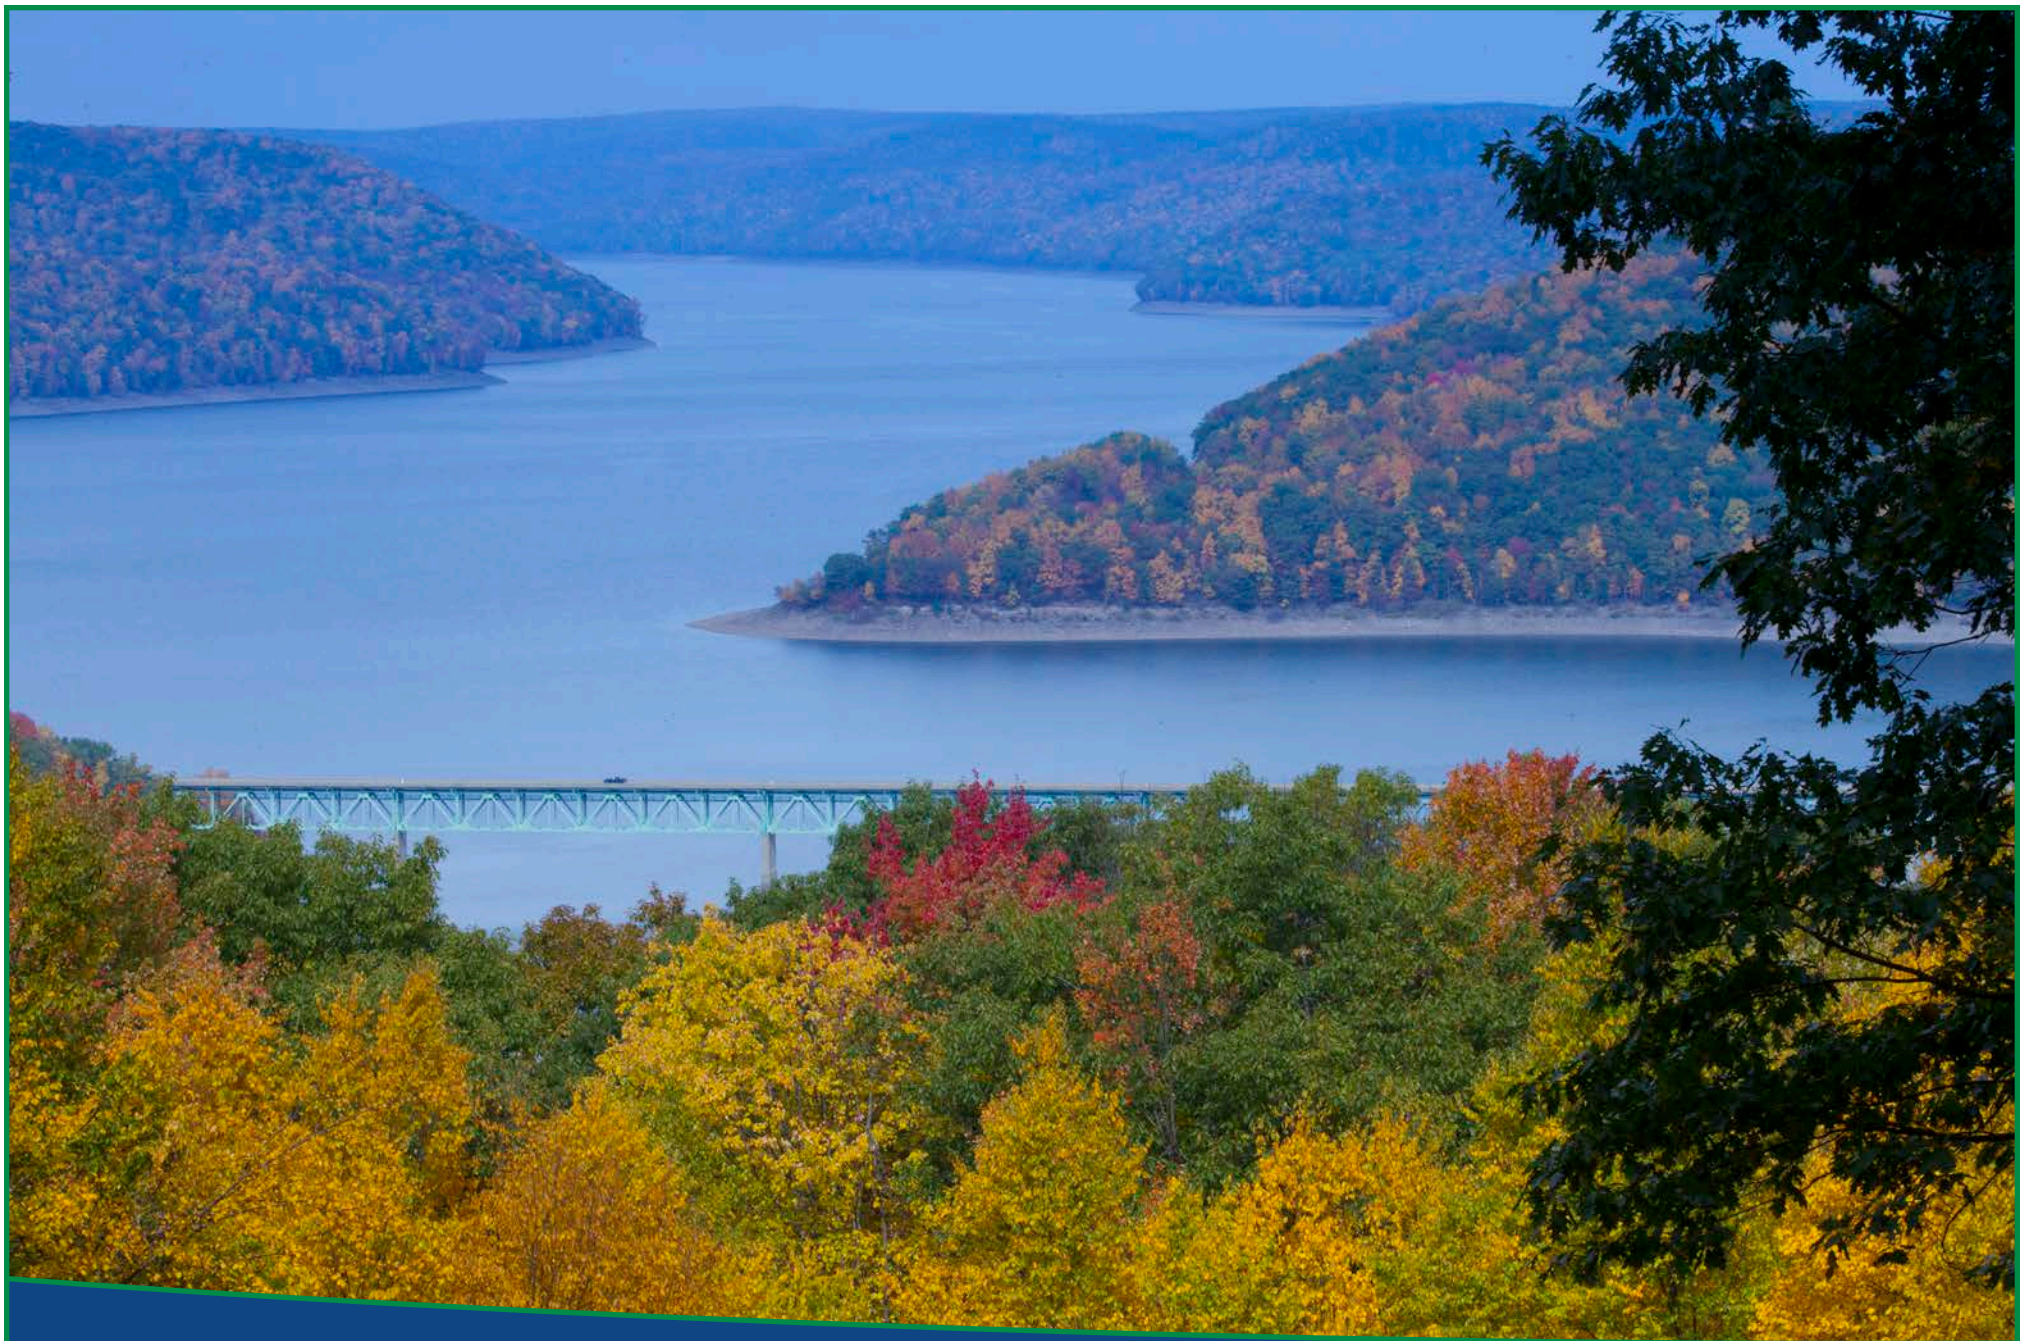

“One of the Top 10 Most Scenic Skywalks in the World”
Kinzua Sky Walk

Kinzua Bridge Visitors Center

Interactive Exhibits, Free Admission

Allegheny National Forest & Kinzua Sky Walk

Amazing Scenic Vistas

Longhouse National Scenic Byway

Enjoy a Musical Experience

History of the Bridge – Park Program

Bake & Take

Bell's Market

Elk Watching

Sky High at Holiday Valley

Marilla Trail Hike

Craft Brew Sampling

Kane Manor Inn Luncheon

Take Away Experiences
Create a Memory

Kinzua Sky Walk – Day Trip or Overnight

Food & Wine Trail in the Forest

American Made, American Proud

Fall in the Allegheny National Forest

Sample Itineraries